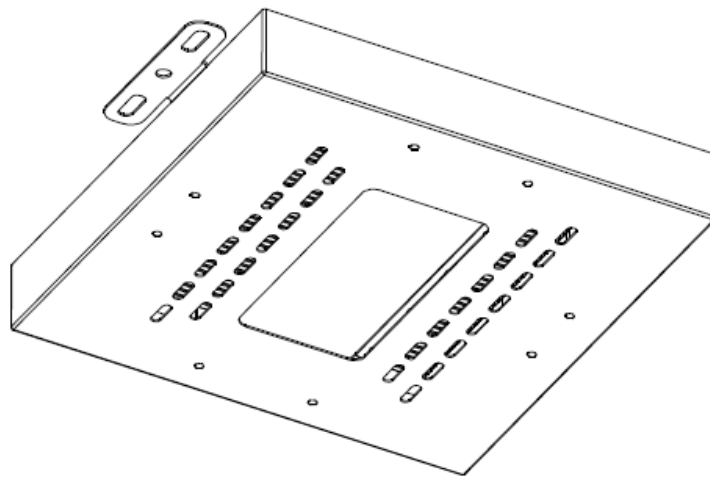

# LED CANOPY LIGHT SERIES

**100W LED CANOPY LIGHT**  
**(Model No.: CA-100)**

**Product Data Sheet**