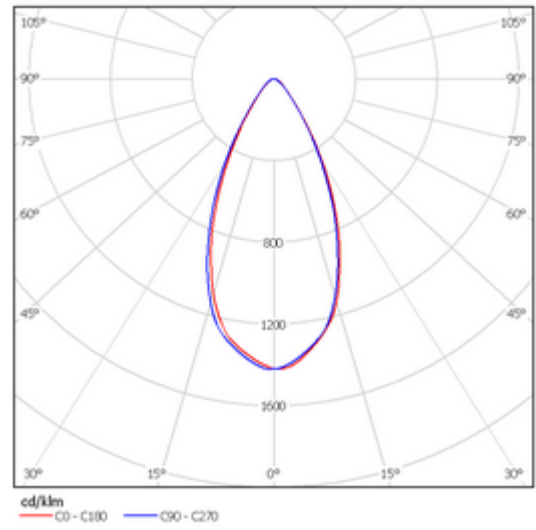

Ceiling Recessed Type

Photometric Distribution