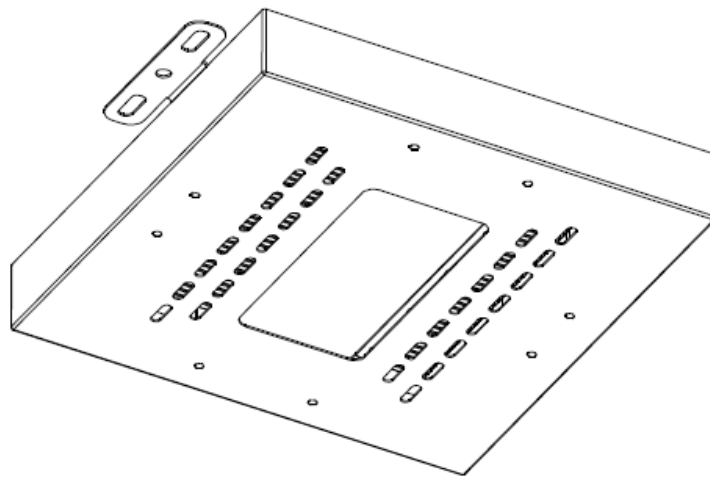

LED CANOPY LIGHT SERIES

150W LED CANOPY LIGHT
(Model No.: CA-150)

Product Data Sheet

1 . Introduction

Materials

Patented fin aluminium heatsink structure; High quality aluminium processing technique; Special surface treatment process; High brightness LED light source, high efficiency and long life power supply.

Applications

Suitable for outdoor canopy, gas station, retail stores, and other commercial lighting applications.

Features

- * TWO types of installation: Ceiling Recessed, and Surface Mounting
- * Unique patented thermal management design to ensure low LED junction temperature.
- * Extremely light weight for safety use and installation.
- * Easy installation and maintenance, longer lifetime with high lumen maintenance.
- * Energy savings, no UV and IR radiations, emits low heat.

Structure

* Unique fin aluminium heatsink greatly reduce product weight and guarantee the safety usage, as well as to avoid the material wastage comparing with conventional die-cast or extrusion heatsinks.

a . Specification

1、 150W LED Canopy Light Main Parameters:

Input Voltage	90-277 VAC, 50/60 Hz	
LED Light Source	Philips Lumileds (LUXEON Rebel) or LG	
LED Qty	70 pcs	
LED Power	150W	
Total System Power	170W	
LED Luminous Efficiency	120-130 lm /W	
LED Initial Luminous Flux	15,000 Lm	
Color Temperature	4000K-7000K	
Color Rendering Index	Typ. 70	
Light Distribution	symmetric /circle spread	
Beam Angle	60 degree	
Illuminance Design	LED+Lens	
LED Junction Temperature	≤70℃ (@ Ta=25℃)	
Working Temperature	-40℃ ~ 45℃	
Storage Temperature	-40℃ ~ +65℃ (Best 25℃)	
IP Rating	IP65	
Net weight	7.0 Kg	
Life-span	>50000H	
Power Cord	0.75mm ² triple shield wire	
Connecting Wire	Brown	L live
	Blue	N Neutral
	Yellow/Green	G Earth
Certificate	CE ; RoHS ; UL (Power supply only)	
Light Fixture Color	Black, Grey, White	