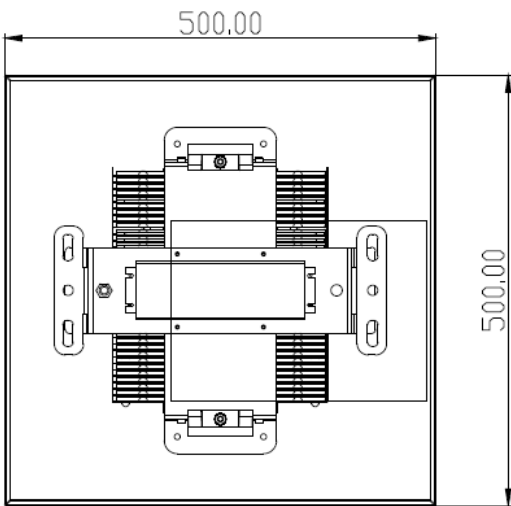

Ceiling Recessed Type

Photometric Distribution