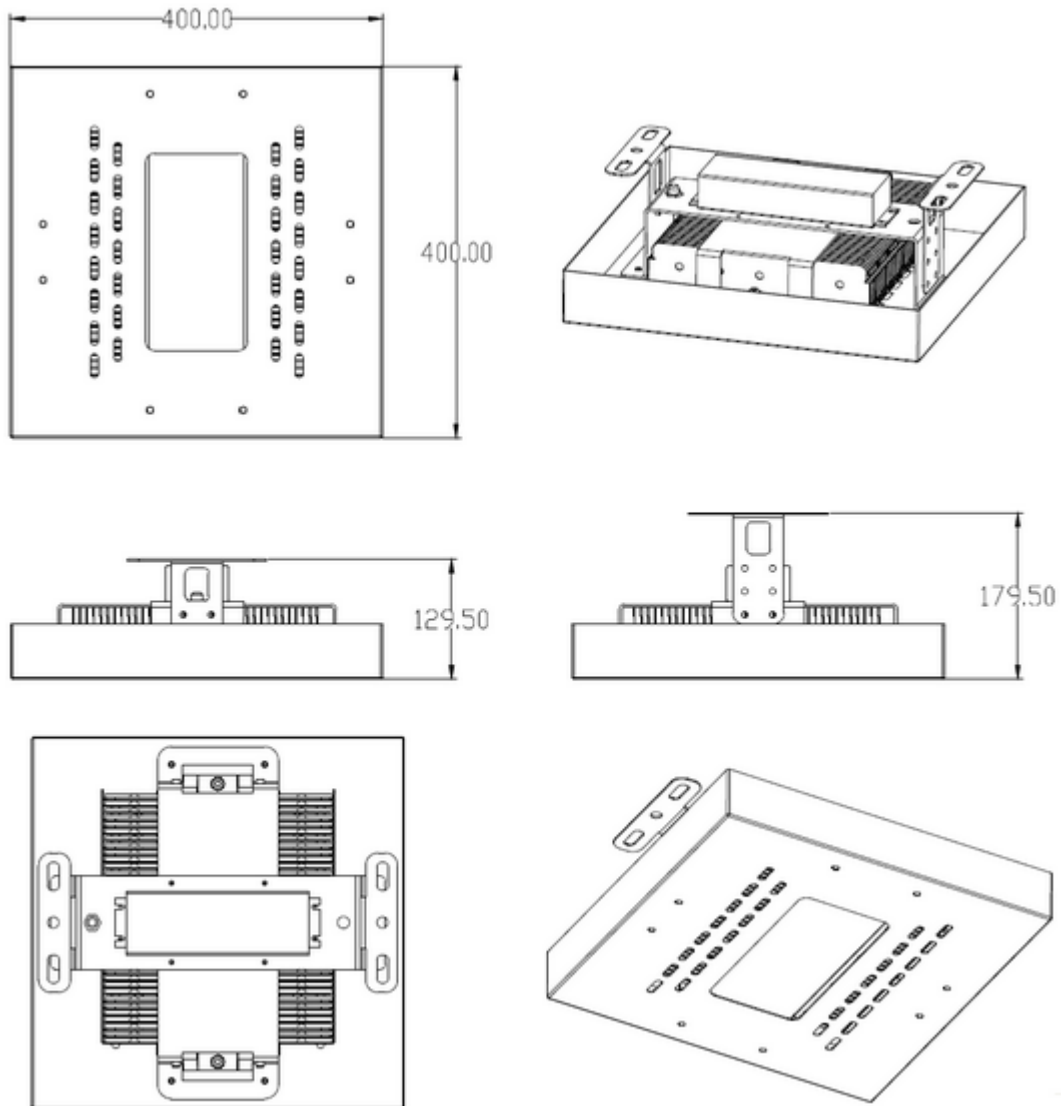

LED CANOPY LIGHT SERIES

150W LED CANOPY LIGHT
(Model No.: CA-150)

Product Data Sheet

1 . Introduction

Materials

Patented fin aluminium heatsink structure; High quality aluminium processing technique; Special surface treatment process; High brightness LED light source, high efficiency and long life power supply.

* By increasing the number of fins to enlarge the area of heat dissipation and air flow, this new heatsink significantly increase the efficiency of thermal conduction with less material usage and more saving on energy.

a . Specification

1、 150W LED Canopy Light Main Parameters:

Input Voltage	90-277 VAC, 50/60 Hz	
LED Light Source	Philips Lumileds (LUXEON Rebel) or LG	
LED Qty	70 pcs	
LED Power	150W	
Total System Power	170W	
LED Luminous Efficiency	120-130 lm /W	
LED Initial Luminous Flux	15,000 Lm	
Color Temperature	4000K-7000K	
Color Rendering Index	Typ. 70	
Light Distribution	symmetric /circle spread	
Beam Angle	60 degree	
Illuminance Design	LED+Lens	
LED Junction Temperature	≤70℃ (@ Ta=25℃)	
Working Temperature	-40℃ ~ 45℃	
Storage Temperature	-40℃ ~ +65℃ (Best 25℃)	
IP Rating	IP65	
Net weight	7.0 Kg	
Life-span	>50000H	
Power Cord	0.75mm ² triple shield wire	
Connecting Wire	Brown	L live
	Blue	N Neutral
	Yellow/Green	G Earth
Certificate	CE ; RoHS ; UL (Power supply only)	
Light Fixture Color	Black, Grey, White	

Remark: The light parameters may different between different color temperature, tolerances ≤ 7%.

2、 Product Dimension & Photometric Distribution:

Surface Mounting Type

Ceiling Recessed Type

Photometric Distribution