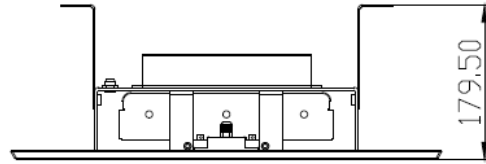

Ceiling Recessed Type

Photometric Distribution