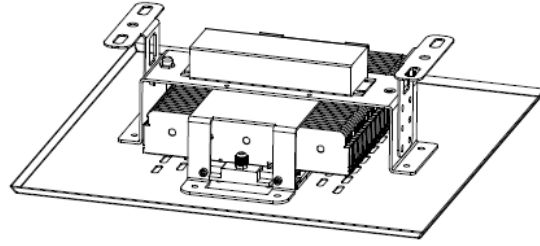

Ceiling Recessed Type

Photometric Distribution