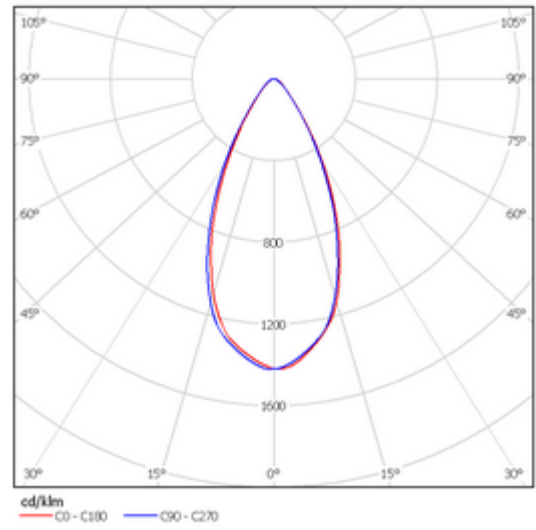

a . Specification

1、 150W LED Canopy Light Main Parameters:

Input Voltage	90-277 VAC, 50/60 Hz	
LED Light Source	Philips Lumileds (LUXEON Rebel) or LG	
LED Qty	70 pcs	
LED Power	150W	
Total System Power	170W	
LED Luminous Efficiency	120-130 lm /W	
LED Initial Luminous Flux	15,000 Lm	
Color Temperature	4000K-7000K	
Color Rendering Index	Typ. 70	
Light Distribution	symmetric /circle spread	
Beam Angle	60 degree	
Illuminance Design	LED+Lens	
LED Junction Temperature	≤70℃ (@ Ta=25℃)	
Working Temperature	-40℃ ~ 45℃	
Storage Temperature	-40℃ ~ +65℃ (Best 25℃)	
IP Rating	IP65	
Net weight	7.0 Kg	
Life-span	>50000H	
Power Cord	0.75mm ² triple shield wire	
Connecting Wire	Brown	L live
	Blue	N Neutral
	Yellow/Green	G Earth
Certificate	CE ; RoHS ; UL (Power supply only)	
Light Fixture Color	Black, Grey, White	

Remark: The light parameters may different between different color temperature, tolerances ≤ 7%.

2、 Product Dimension & Photometric Distribution:

Surface Mounting Type

Ceiling Recessed Type

Photometric Distribution