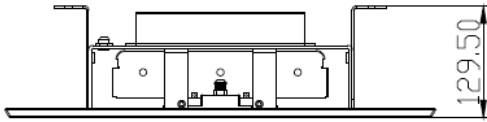

Ceiling Recessed Type

Photometric Distribution